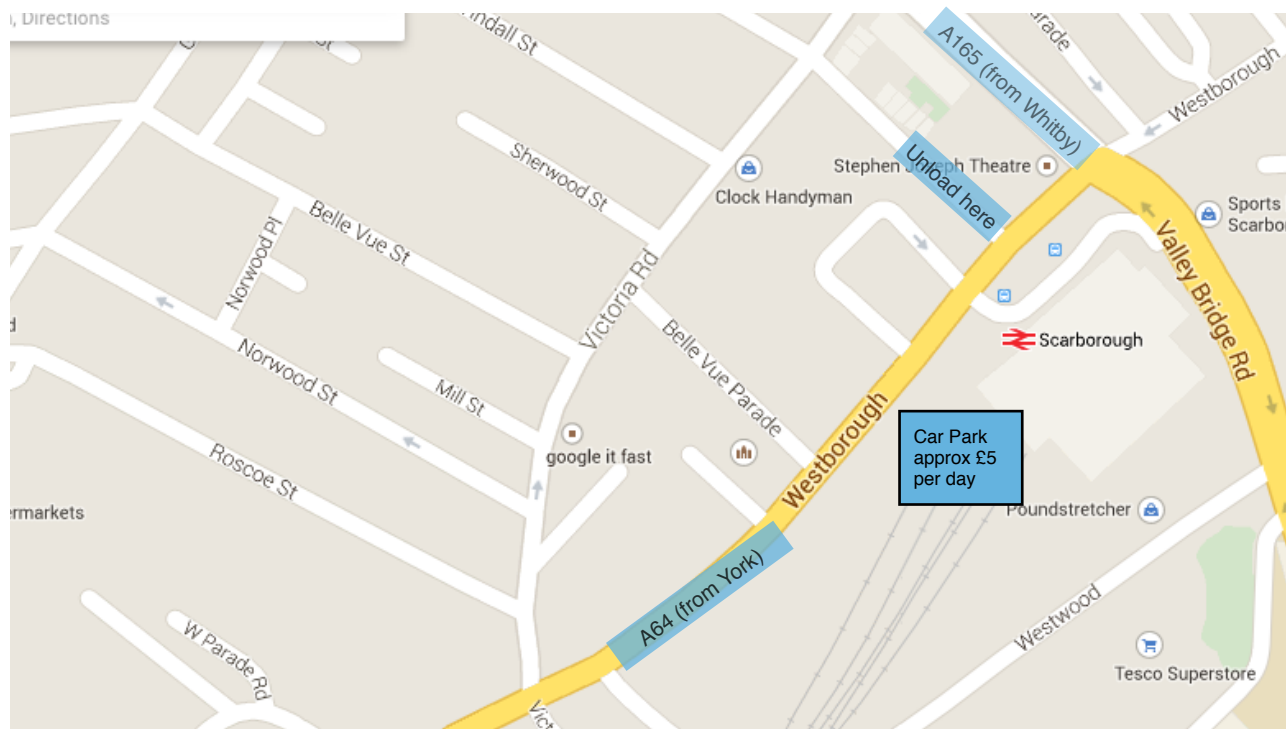

Parking information for the Stephen Joseph Theatre

We have no onsite parking so we suggest unloading from Hanover road (marked UNLOAD Here) and then parking up in the Station Car park which is approximately £5 per day. The Car park stays open 24 hours so there is no chance of getting locked in.

On arrival please park on Hanover road if there is a space or pull onto the double yellow lines on the opposite side of the road and reporting to reception, we will then come down and help you unload.