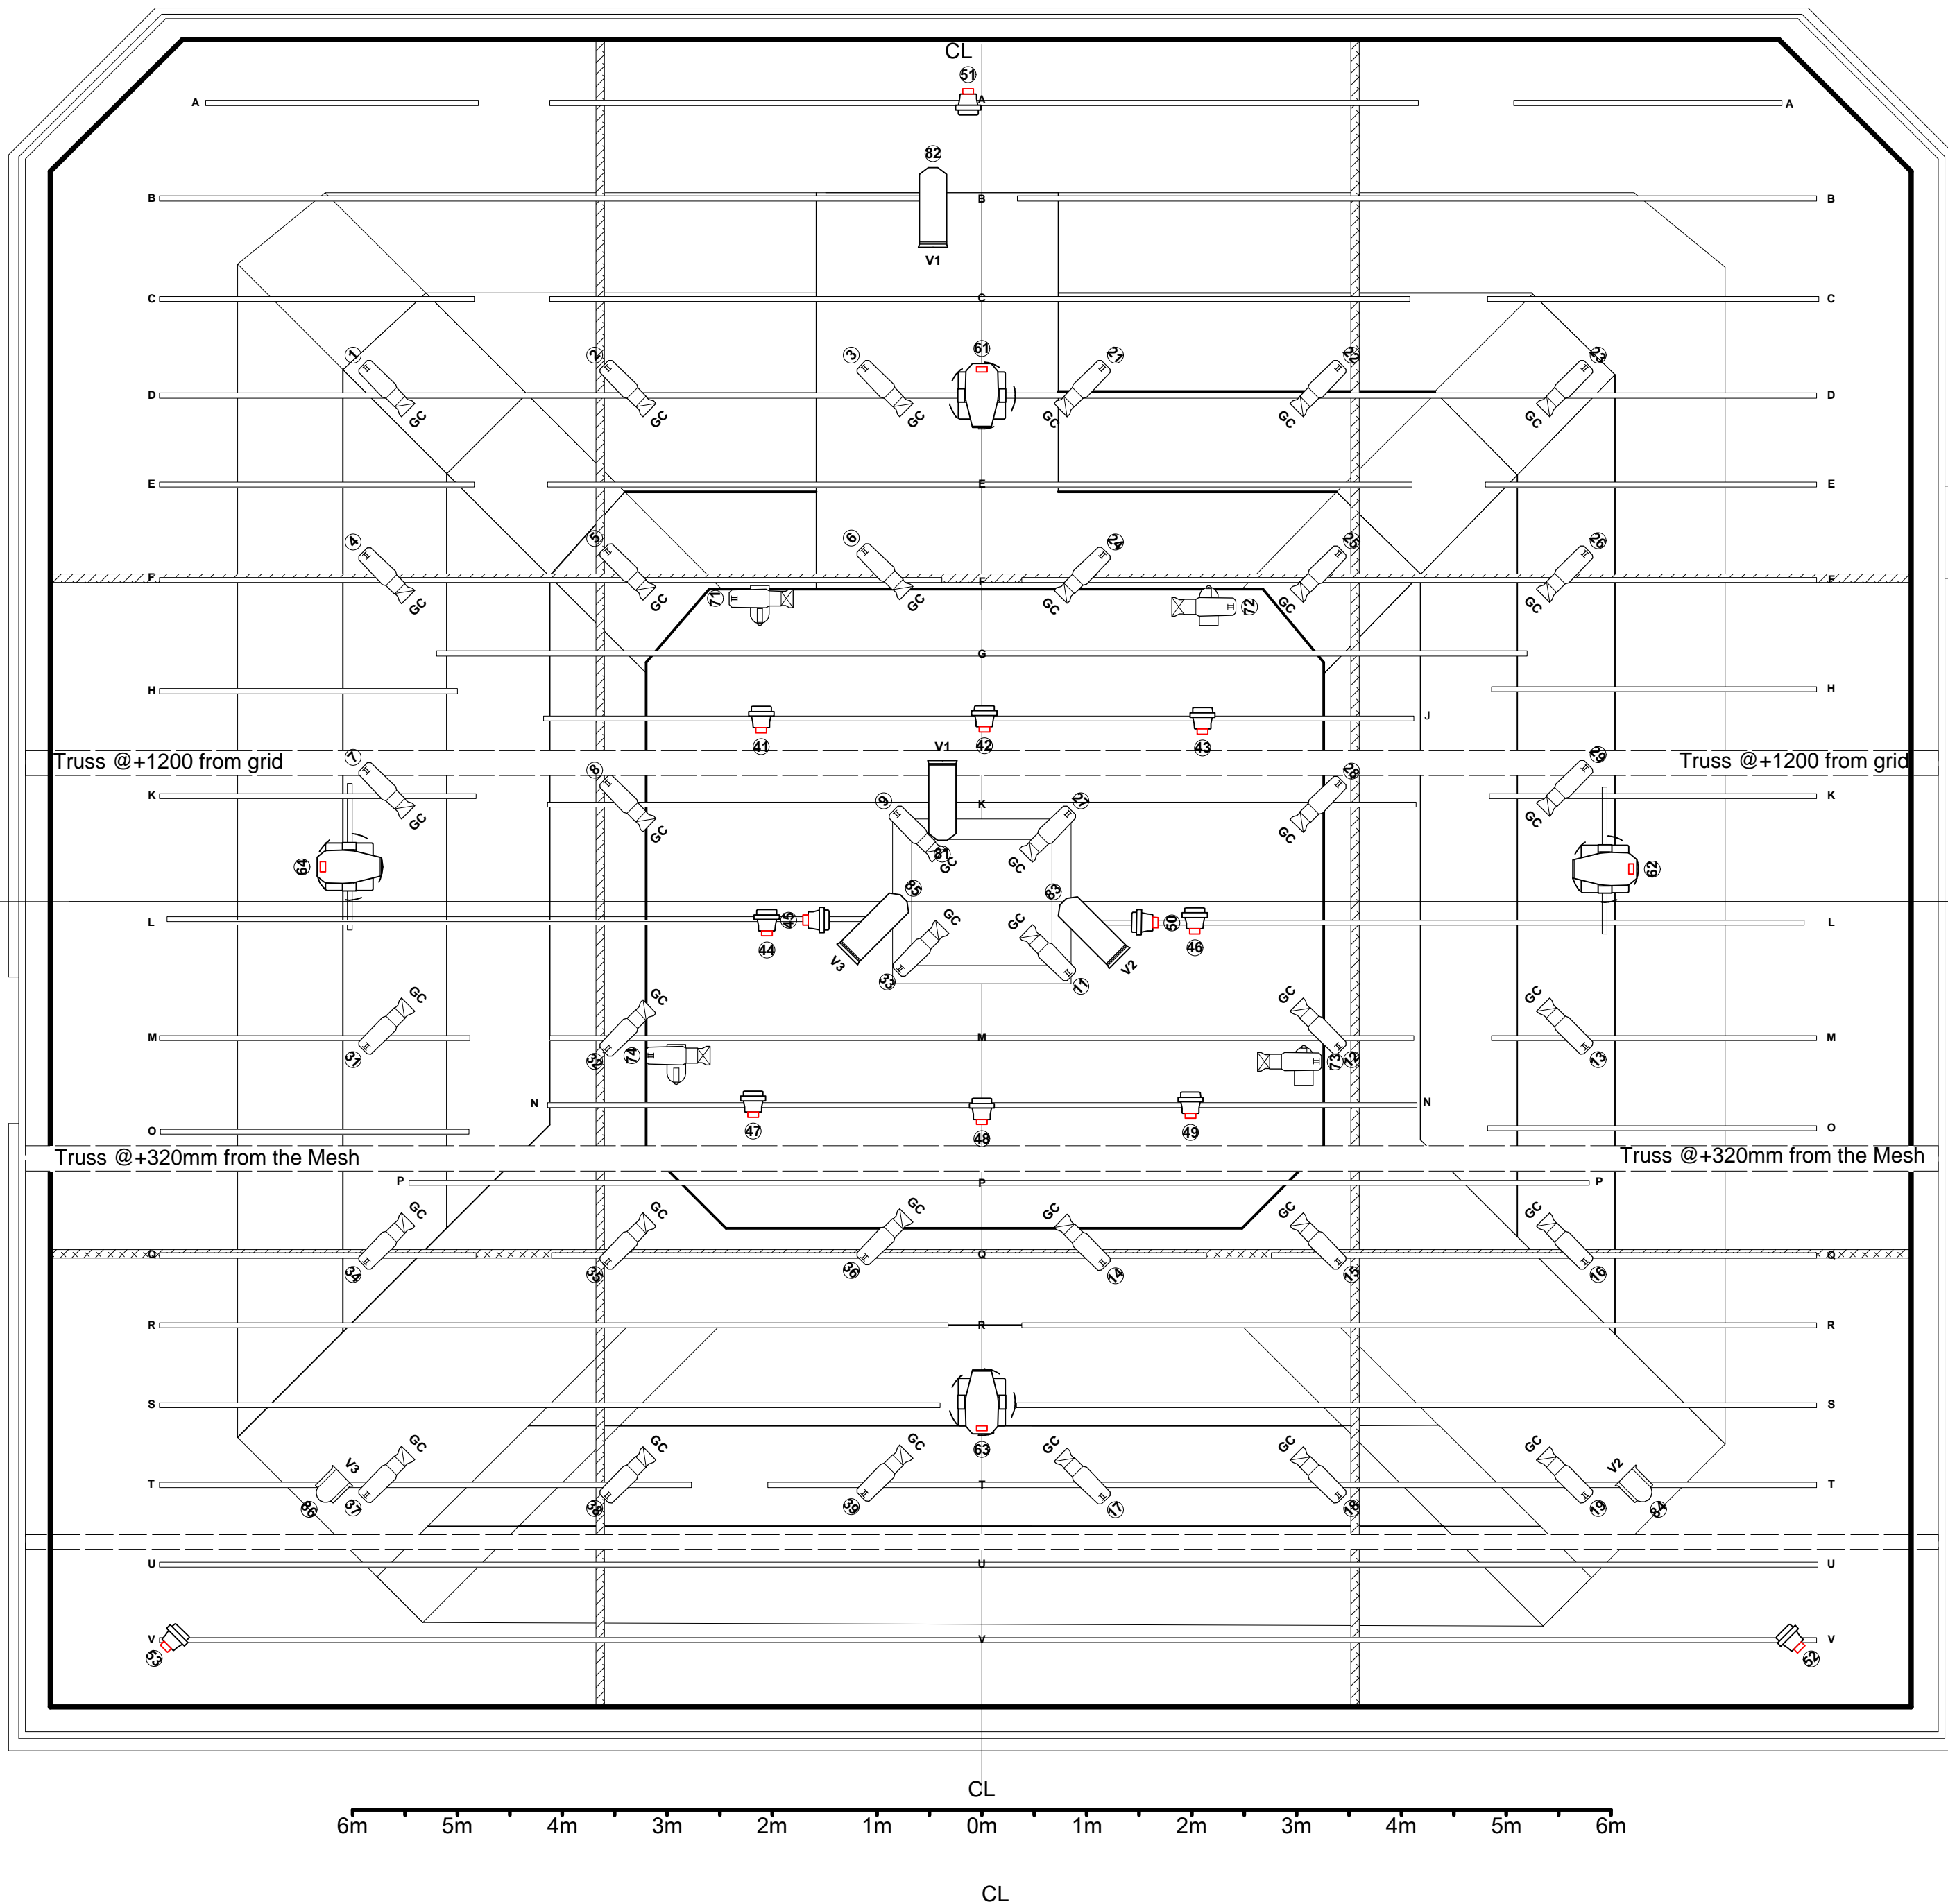

Light

- Chauvet COLORado 2 Quad Zoom VW 13 / 16
- ETC Source4 LED2LS 19deg 4 / 4
- ETC Source4 LED2LS 26deg 36 / 36
- Selecon 1200 Zoomspot 24-40deg 4 / 4
- Selecon 1200w Fresnel 2 / 26

Moving Light

- Ayrton Ghibli 4 / 4

Accessory

- Apollo Right Arm 4 / 4

Typical

Color Summary

Color	Size	Count

PRODUCTION	
SJT Round Basic 2024	
VENUE	
Round SJT	
DIRECTOR	
DESIGNER	
LIGHTING DESIGNER	
DATE	SCALE
Sept 2023	1:50 at A2