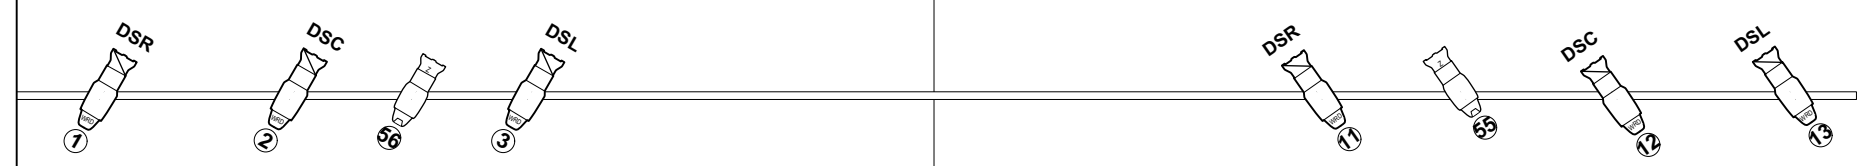

5 4 3 2 1 0 1 2 3 4 5

C/L

Cinema Screen +41 10

HLX Ch.999

C/L

LED

-  ETC Source4WRD 26deg 6 / 6
-  ETC Source 4WRD PAR MFL 6 / 6
-  COLORado 2 Quad Zoom 8 / 8
-  Chauvet ColorBand Pix 7 / 7

Generics

-  ETC Source4 Jr Zoom 6 / 10

Symbol Layout

PRODUCTION	
SJT McCarthy Basic 2024	
VENUE	
McCarthy SJT	
DIRECTOR	
DESIGNER	
LIGHTING DESIGNER	
DATE	SCALE
JAN 2024	1:50 at A3