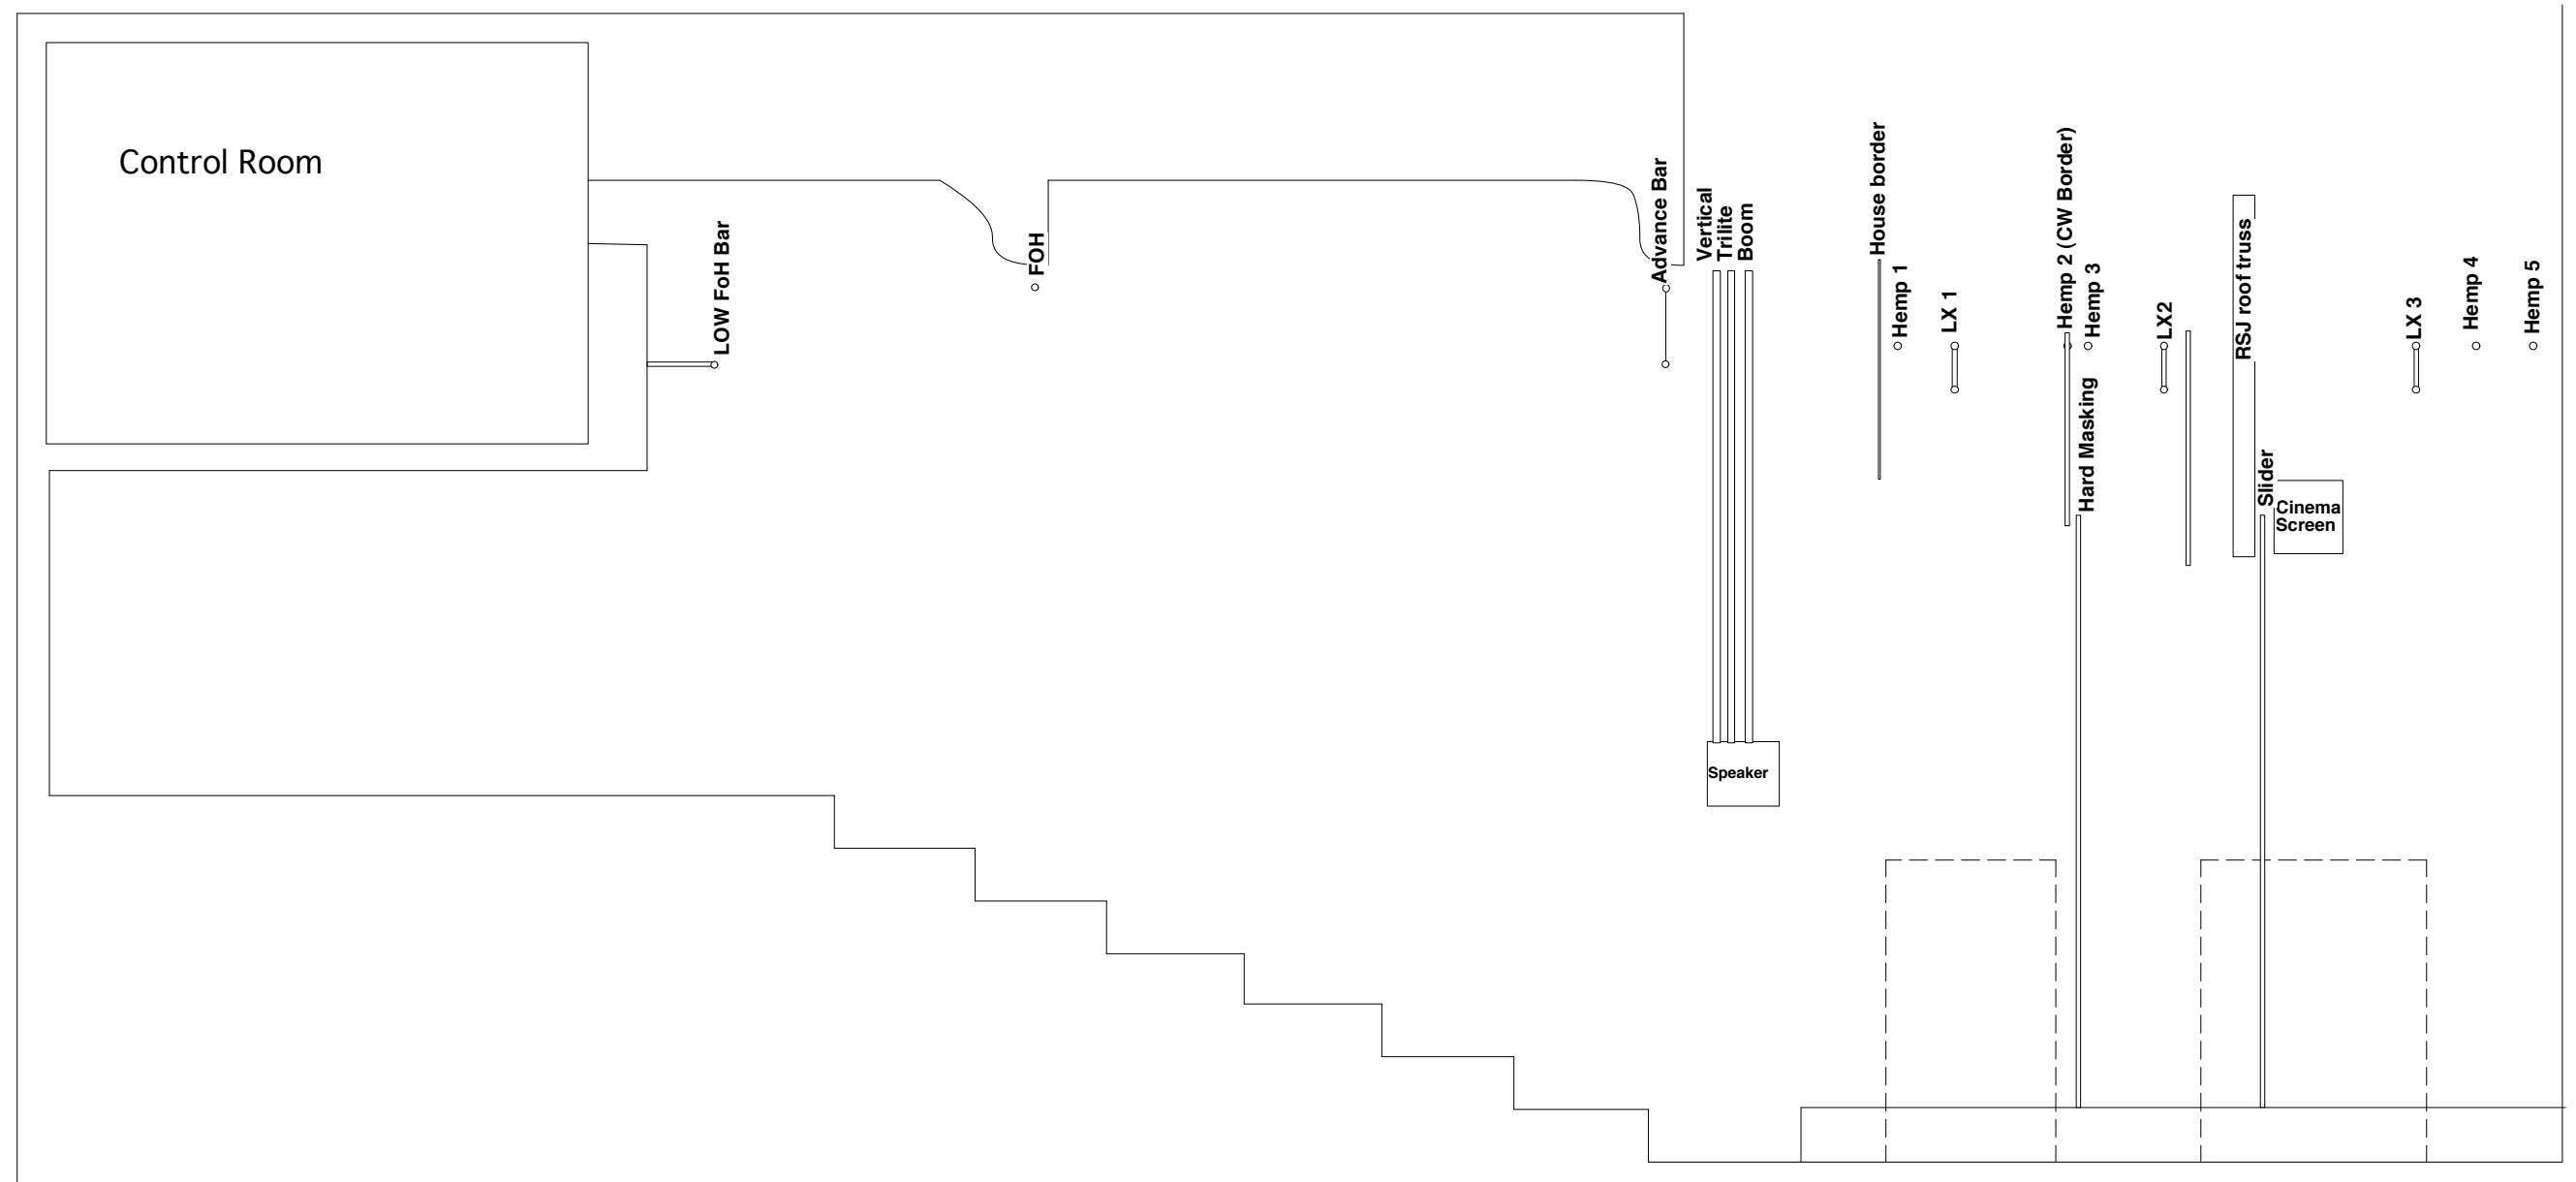

Scale in Metres

Stephen Joseph Theatre

Venue: **McCarthy**

Cross Section

Drawn By: **Paul Stear**
18 Feb 2009

Scale 1:50 @ A3