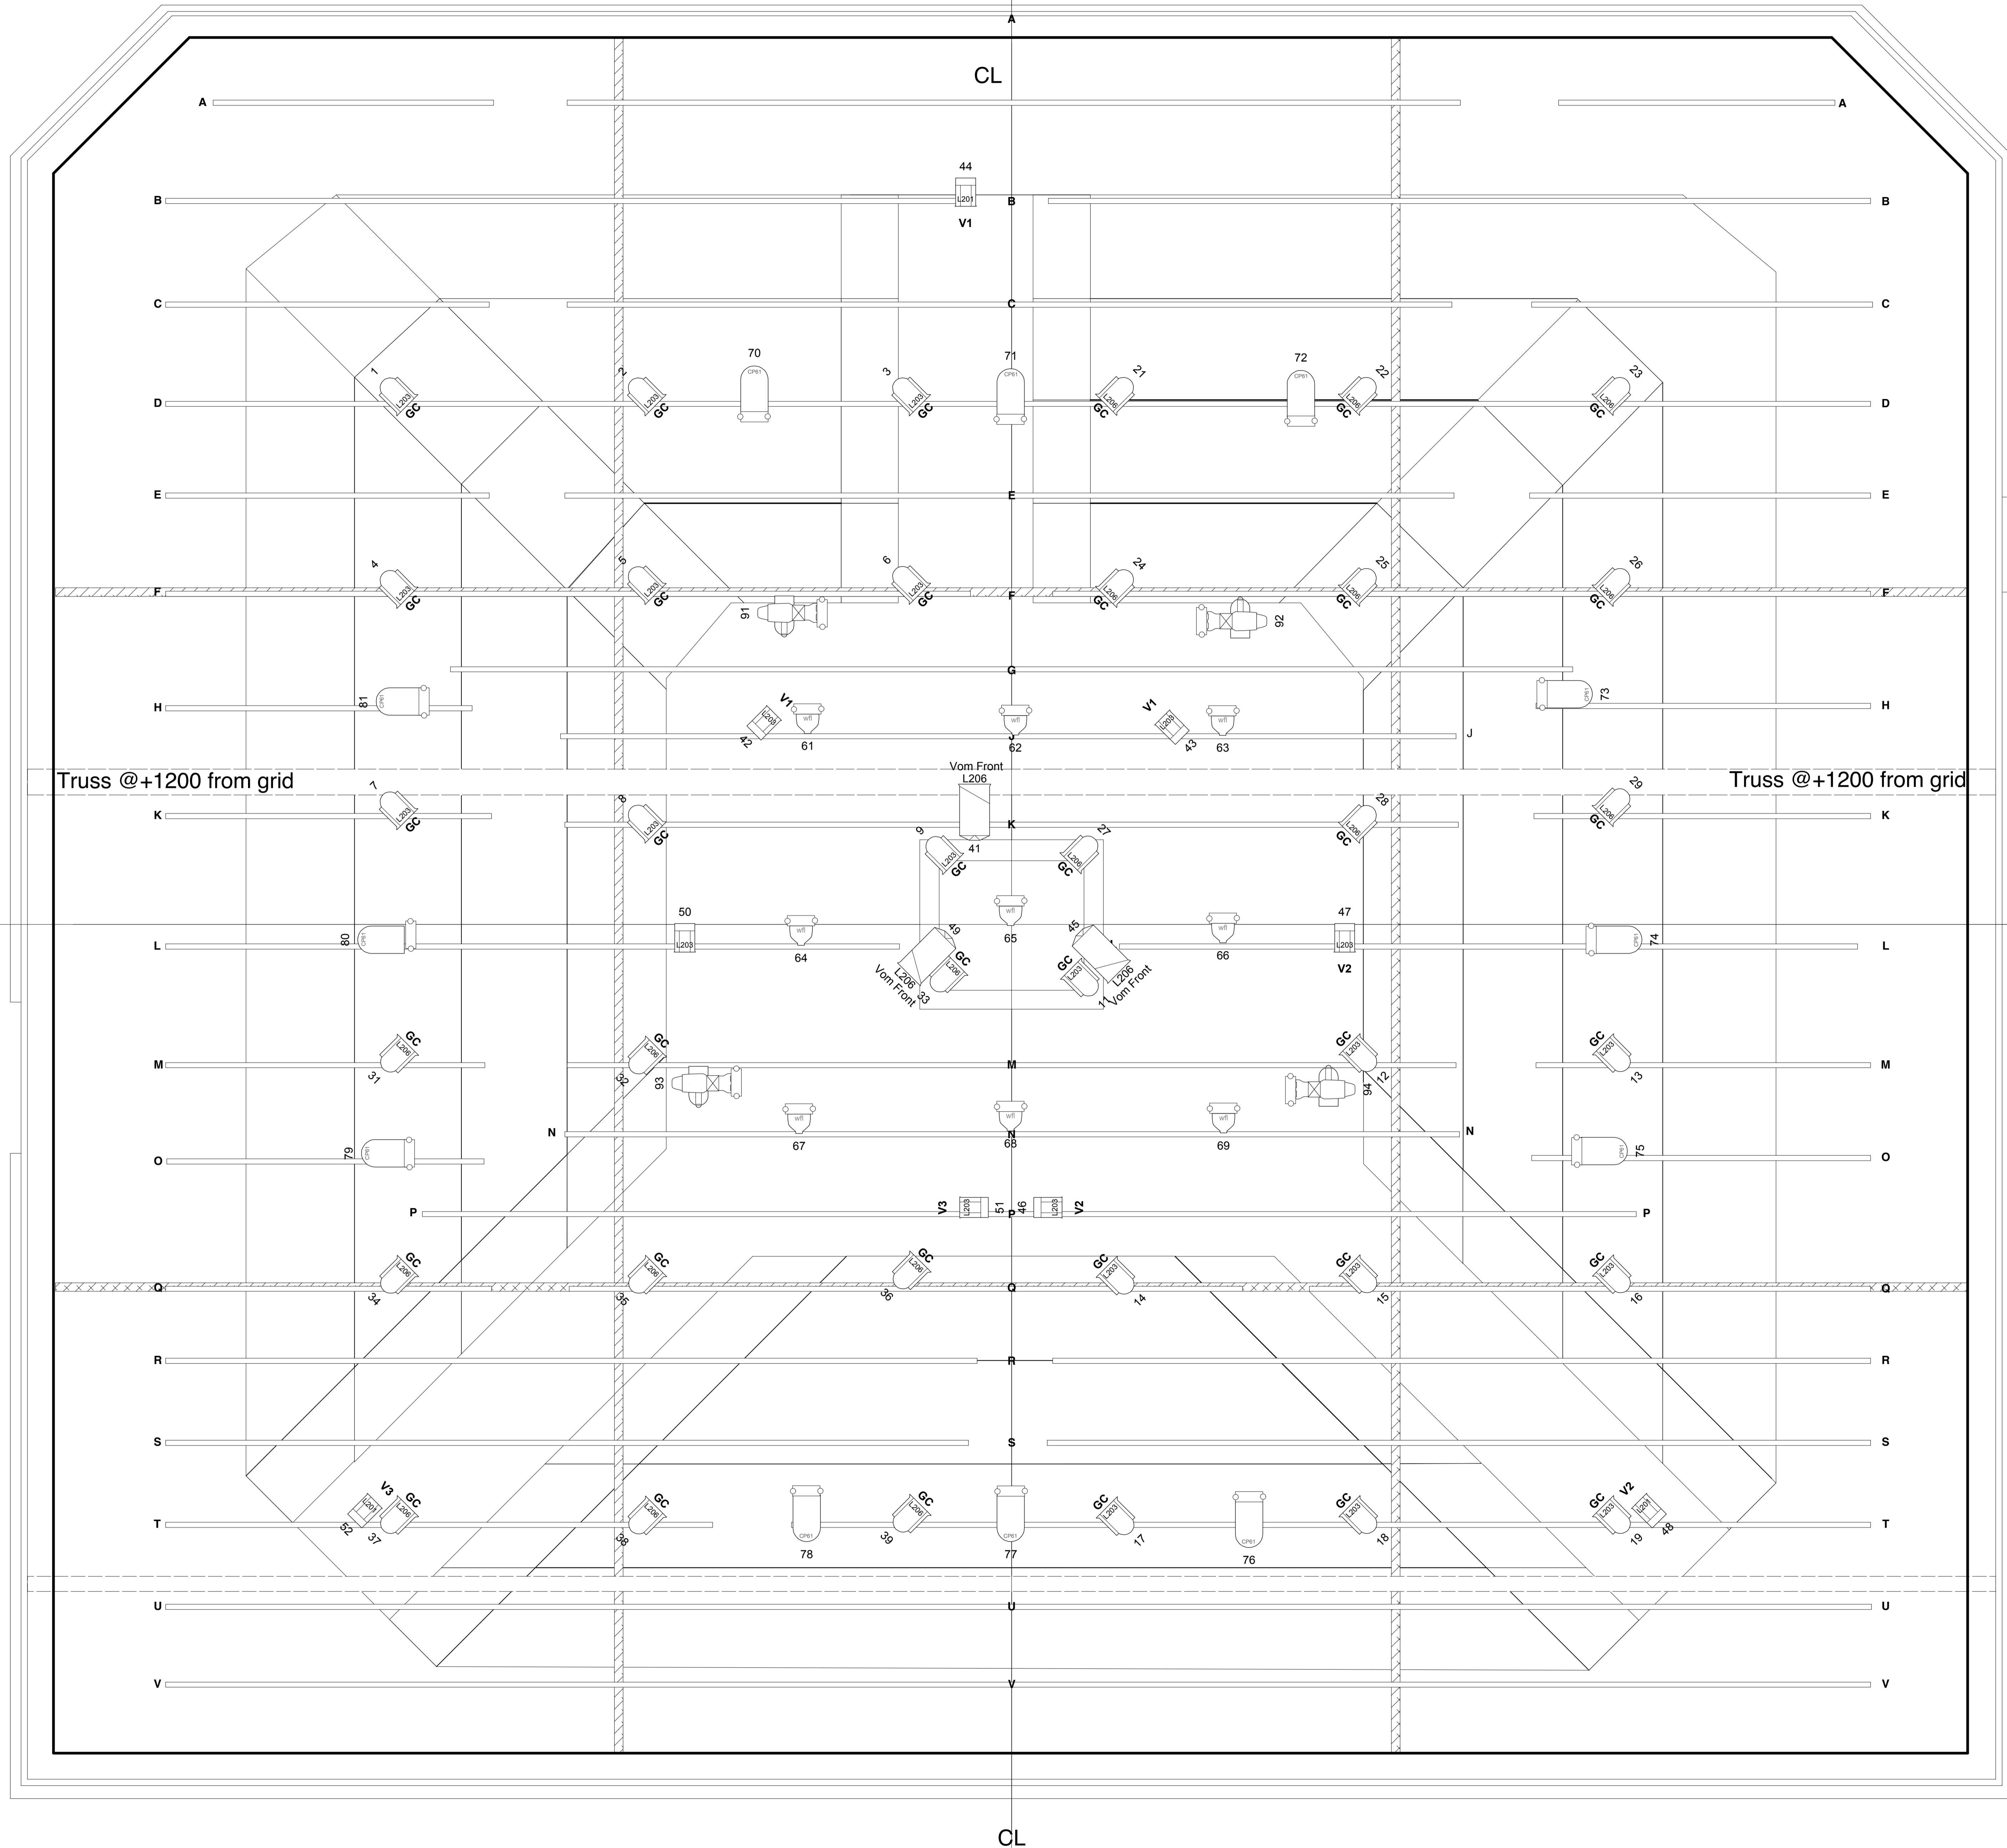

Instruments	Num In Inventory	Used	Remaining
7" Fresnel	36	36	0
Acclaim Axial 24"-44"	24	3	21
Source 4 19deg	4	4	0
Quartet PC	10	9	1
S4 PAR WFL	9	9	0
	24	12	12
Accessories	Num In Inventory	Used	Remaining

Venue: The Round, Stephen Joseph Theatre  
 Director:  
 Designer:  
 Lighting:  
 Date:  
 Scale: 1:25 @A0